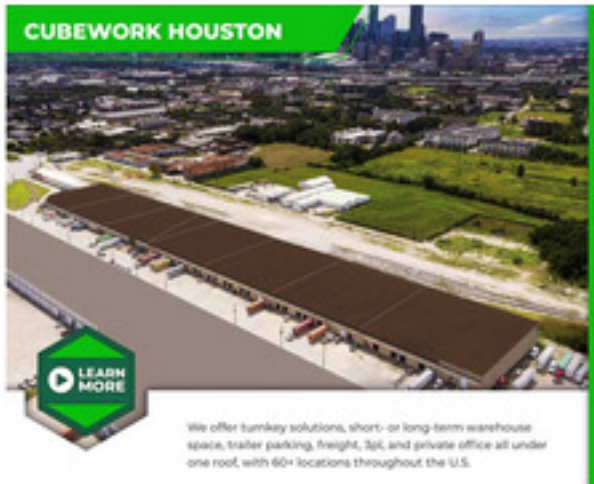

Address: **3401 Navigation Blvd, Houston**

Price: **Check with seller**

Commercial Parking Space at Cubework Houston with No Hidden Fees: Available Commercial Parking, Month to Month Terms- 1- 300+ Parking available spaces. Optimize your logistics with Cubework Houston! Perfect for businesses needing reliable commercial parking, we provide versatile parking solutions for trailer staging, semi-trucks, RVs, loading docks, passenger vehicles, vans, box trucks, and boats. Whether you're looking for short-term parking or a long-term solution, we have the space to meet your requirements.

Location:

3401 Navigation Blvd, Houston, TX 77003

Features include:

- Ample Space: Easily accommodate any size and type of vehicle, including oversized loads.
- Secure Facilities: Enjoy peace of mind with CCTV security monitoring
- Staging and cross dock
- Strategic Location: Access major transportation routes quickly from our conveniently located parking facility.
- Dedicated Support: Our professional team is on-site to ensure smooth access and security around the clock.