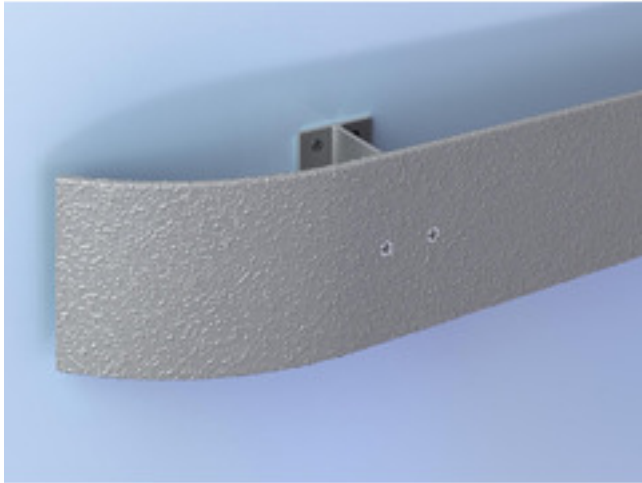

Protek Heavy-Duty Crash Rail

Contact: proteksystem

Email: proteksystem.com@gmail.com

https://www.freelocalclassifiedads.us/delray+beach/jobs/manufacturing/protek-heavy-duty-crash-rail_i5269050

Address: **1250 Wallace Drive-Unit B, Delray Beach FL 33444, Delray Beach, Delray Beach**

Price: **33,444.00 \$**

Protek Heavy-Duty Crash Rail: Forklifts, pallet jacks, carts, and other heavy equipment cause serious damage to walls, which creates the problem of constant maintenance and costly repairs. To prevent such damage, Protek offers an extensive line of heavy-duty crash rails that deliver superior protection from impact and abrasion. Choose from a variety of materials that fit any budget and finishes that suit any interior design. Heavy-Duty wall guards are ideal for loading docks, shipping and receiving areas, storage rooms, corridors, and other back of house spaces that experience high traffic and heavy abuse.