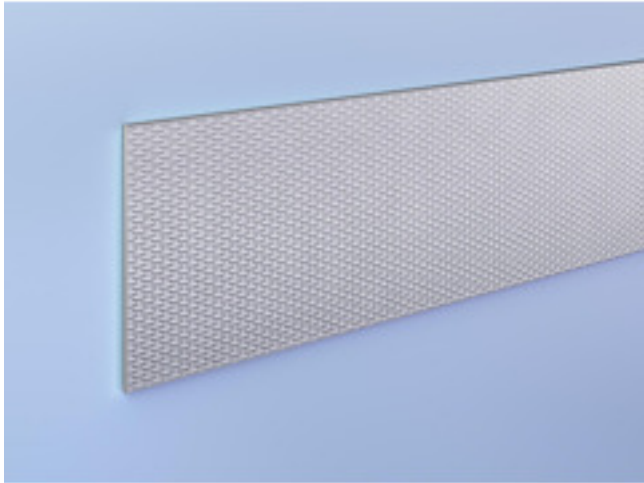

Address: **1250 Wallace Drive-Unit B, Delray Beach FL 33444, Delray Beach, Delray Beach**

Price: **Free**

SS Rub Rail & Chair Rail - Custom Solution that Fit Your Needs: Patterned stainless steel rub rails and chair rails are just as resilient as regular stainless steel, but the patterned finish also adds abrasion resistance and visual appeal. Choose from several patterns, profiles, and sizes to create a custom solution that fits your project needs.